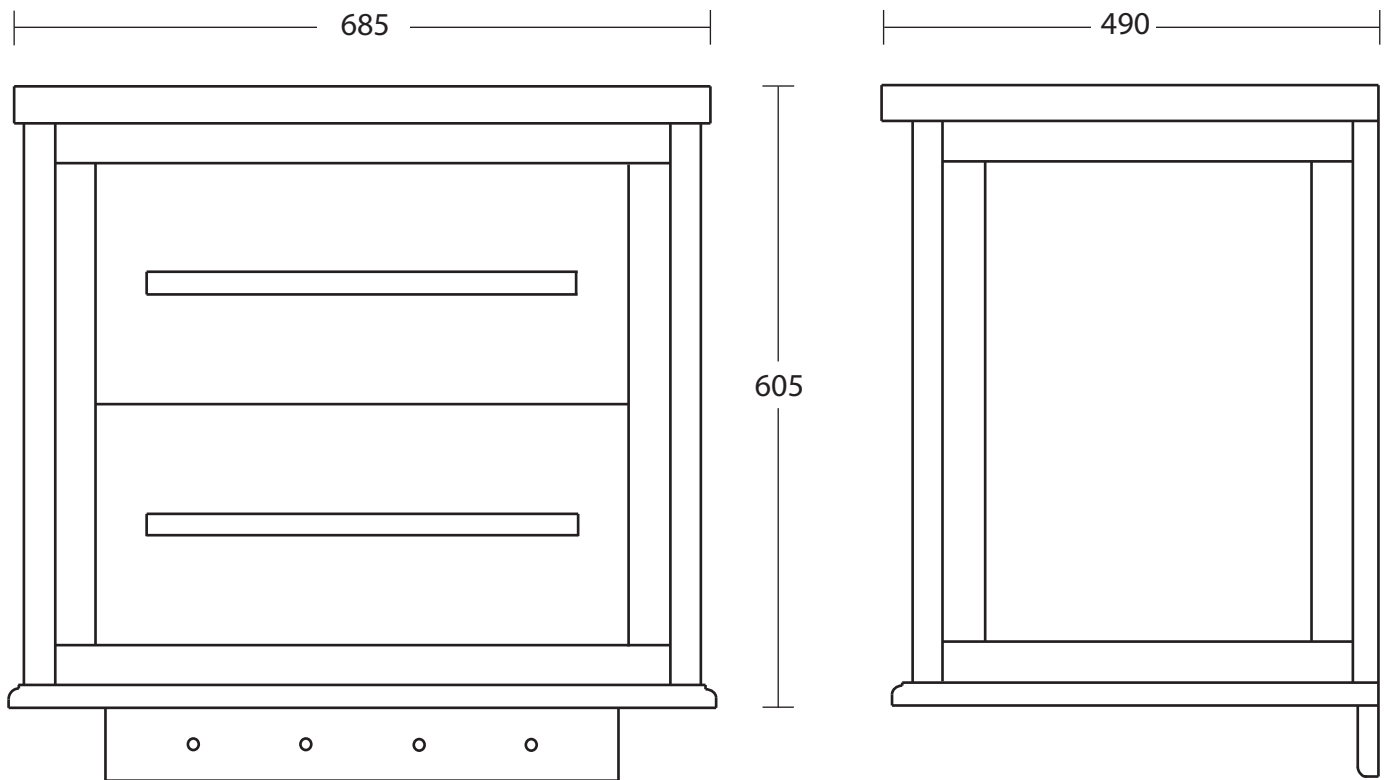

Furniture Collection	
Radcliffe Attica	wall hung vanity unit

We recommend that all products are purchased with the assistance of a specialist bathroom retailer and always installed by an experienced installer who is a member of a recognized association. All sizes quoted are nominal: items may vary by plus or minus 2% against the figures quoted. When planning installations where dimensions are critical, it is essential that the space allowed for individual items is physically checked. Imperial Bathrooms can not be held liable for any costs associated with items not fitting in any given area. The contents of this statement are based on information correct at the time of publication. We reserve the right to make alterations and changes in product characteristics, fixing, packaging, operation etc at any time without notice.